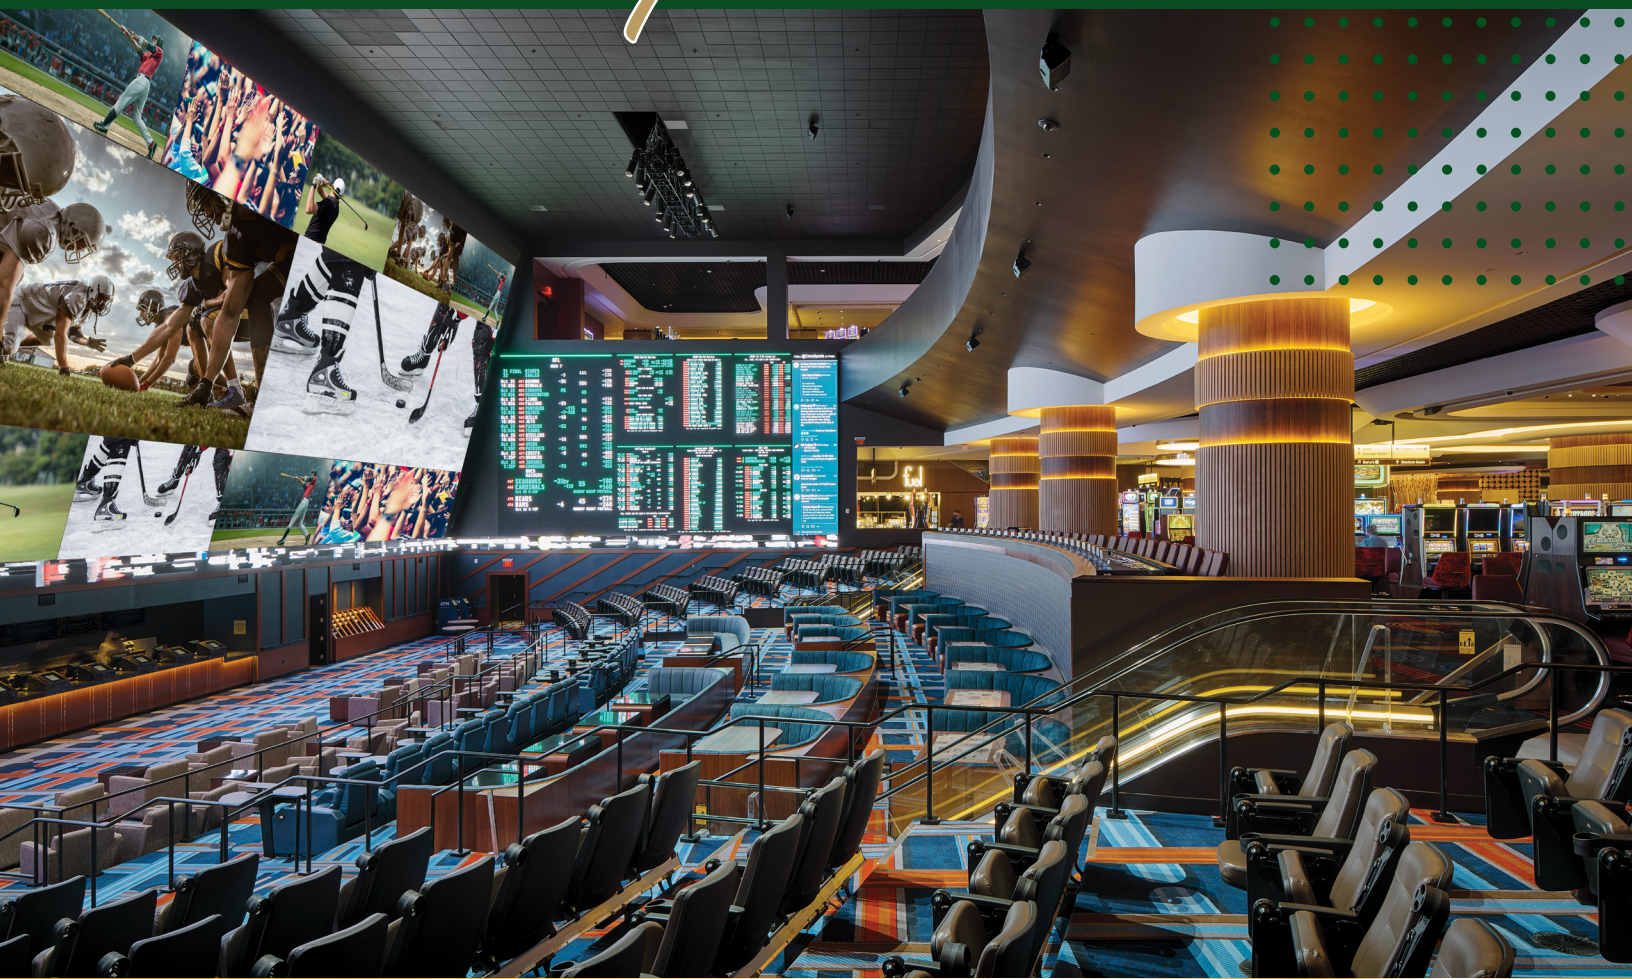

Circa

RESORT & CASINO™

Introduction

To pull off the ultimate event, you need to be more than a host. You need to be the ultimate entertainer. You need an affordable, flexible atmosphere where you can be luxurious, awe-inspiring or unexpected as the occasion calls for. That takes a setting towering with possibilities, filled with exhilarating sights they've never seen before. One that gives them the freedom to work, play, or relax like never before. Circa brings it all together in a new place, for a new era, ensuring guests have the time of their lives.

9,330 SQ FT

PRIVATE AND SEMI-PRIVATE EVENTS

CAPACITY: 200 SEATED OR 400 STANDING

LARGE ROOFTOP BAR AND OUTDOOR TERRACE

LEGACY CLUB

ROOFTOP COCKTAILS

Sportsbook

WORLD'S LARGEST SPORTSBOOK

Join the largest sports betting experience in the world,
with the most advanced technology and good old-fashioned Vegas hospitality.

3 STORIES • 78 MEGAPIXEL SCREEN

1,000 PERSON VIEWING CAPACITY

350 CAPACITY STADIUM SEATING

Circa | **SPORTS**

Casino

The atmosphere is upbeat and animated. Loud music, high energy, and a feeling of boundless possibility. Cocktails flow, dice roll, and inhibitions go out the window.

This is the place and now is the time.